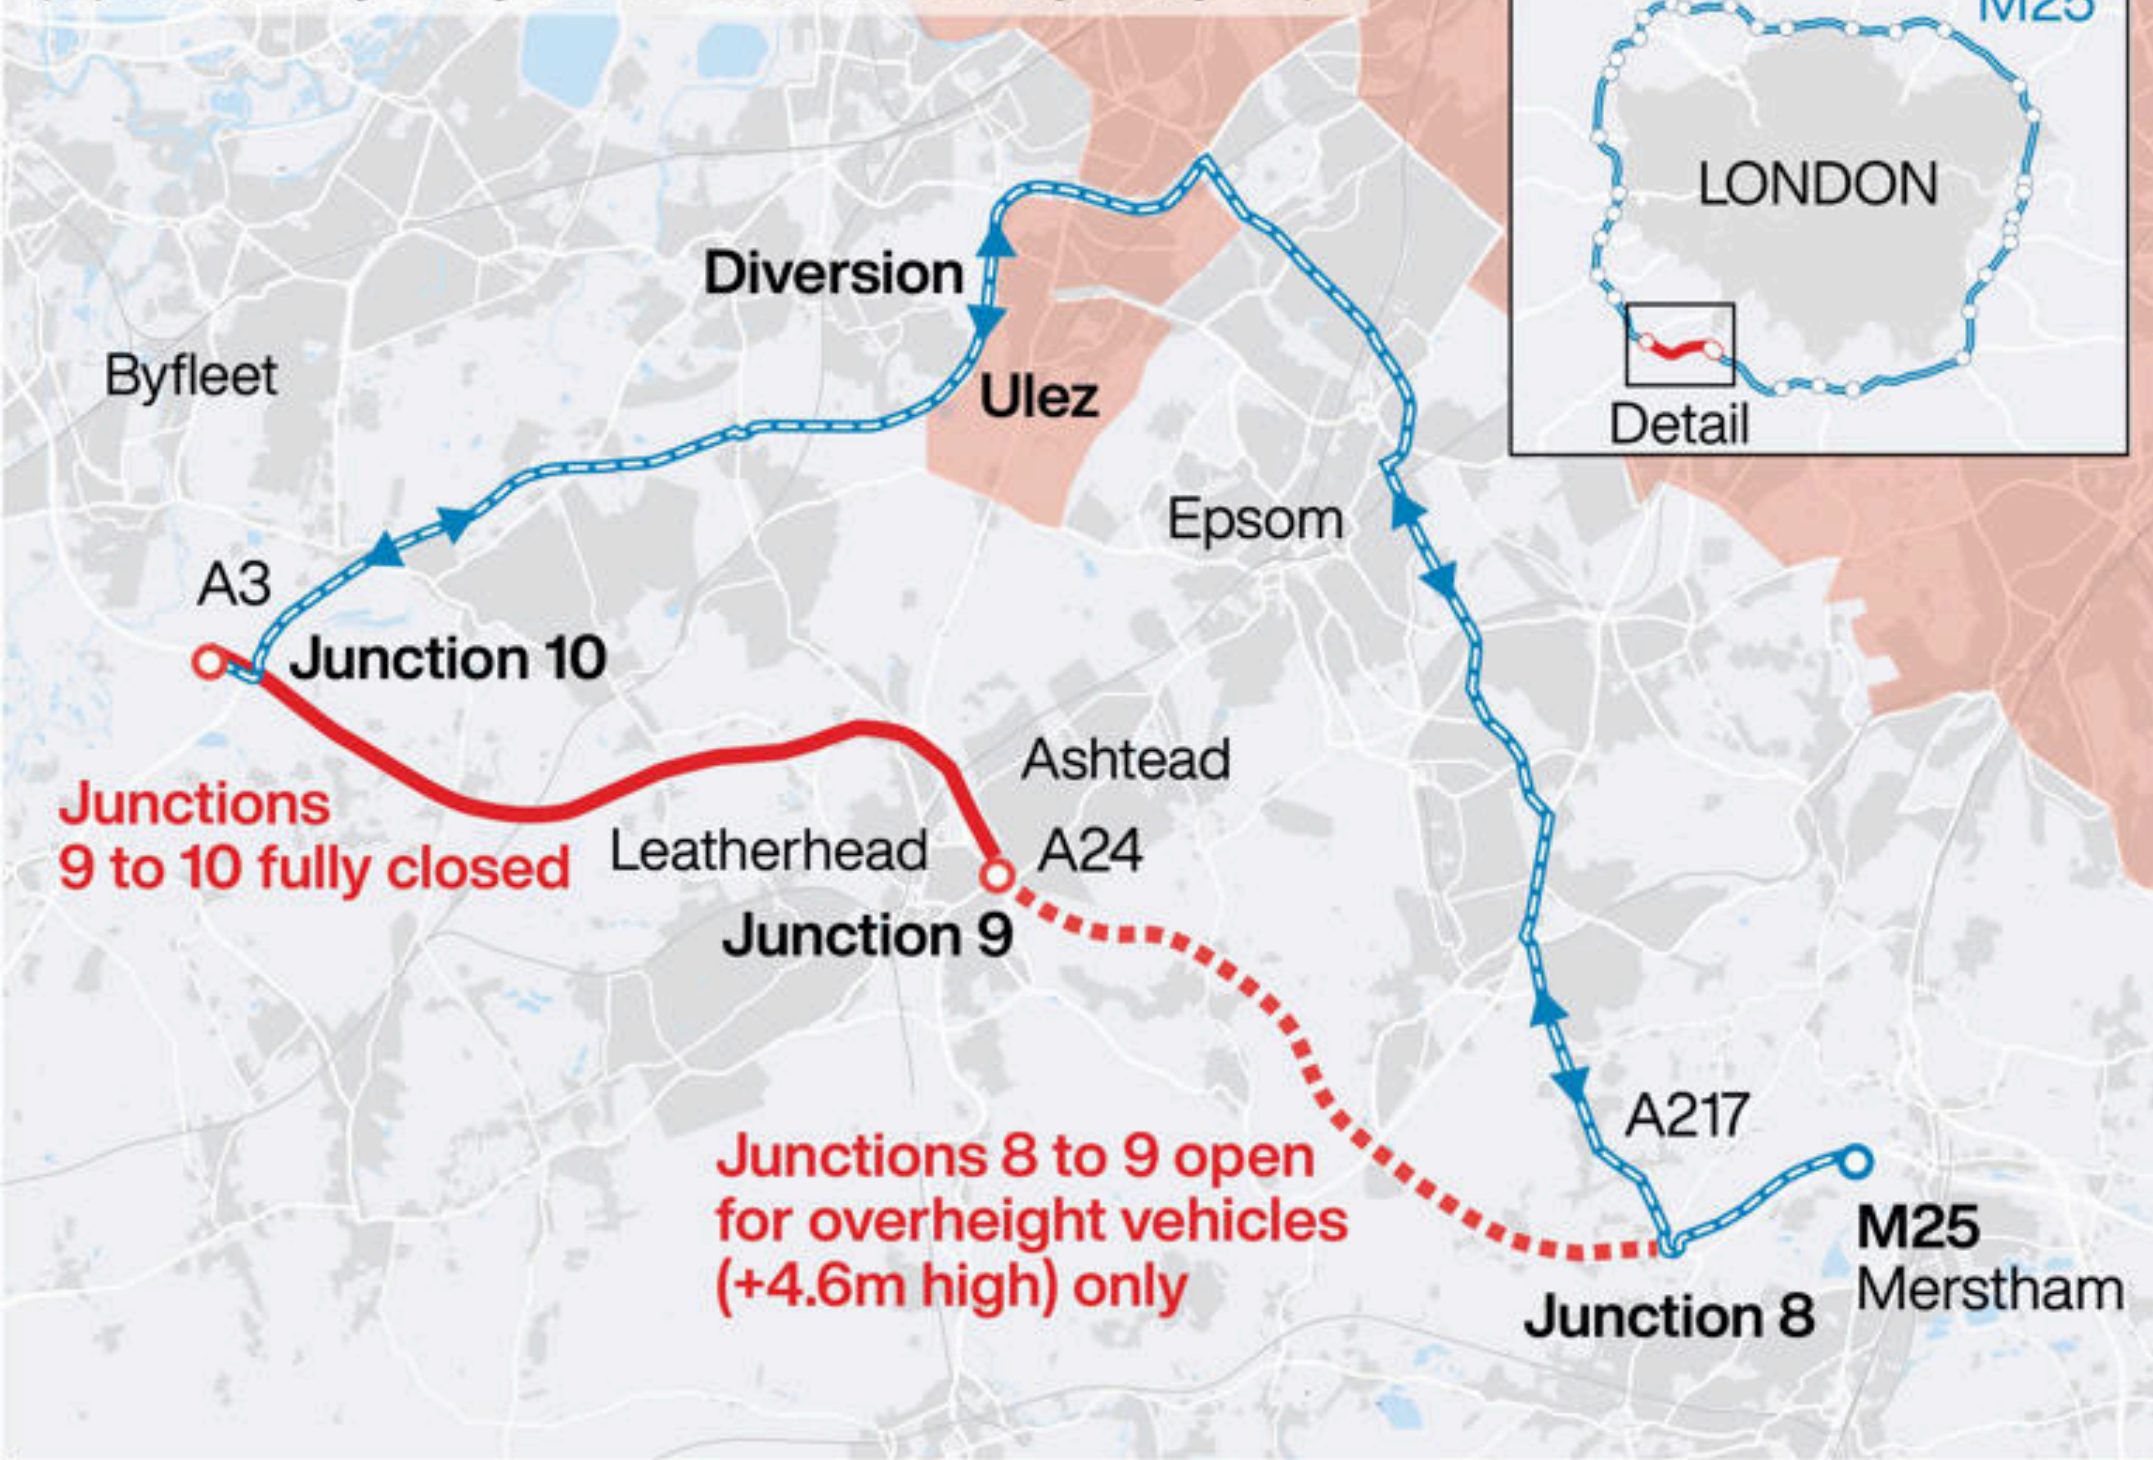

M25 closure: diversion routes

(9pm Friday May 10 to 6am Monday May 13)

Diversions

Clockwise (leaving at Junction 8): A217 towards London, A240 towards Epsom until Esso roundabout, A24 towards Kingston for three miles, A3 to M25 J10

Anti-clockwise (leaving at Junction 10): A3 to Hook interchange, A24 to Reigate for three miles, A240 for three miles, A217 to M25 J8