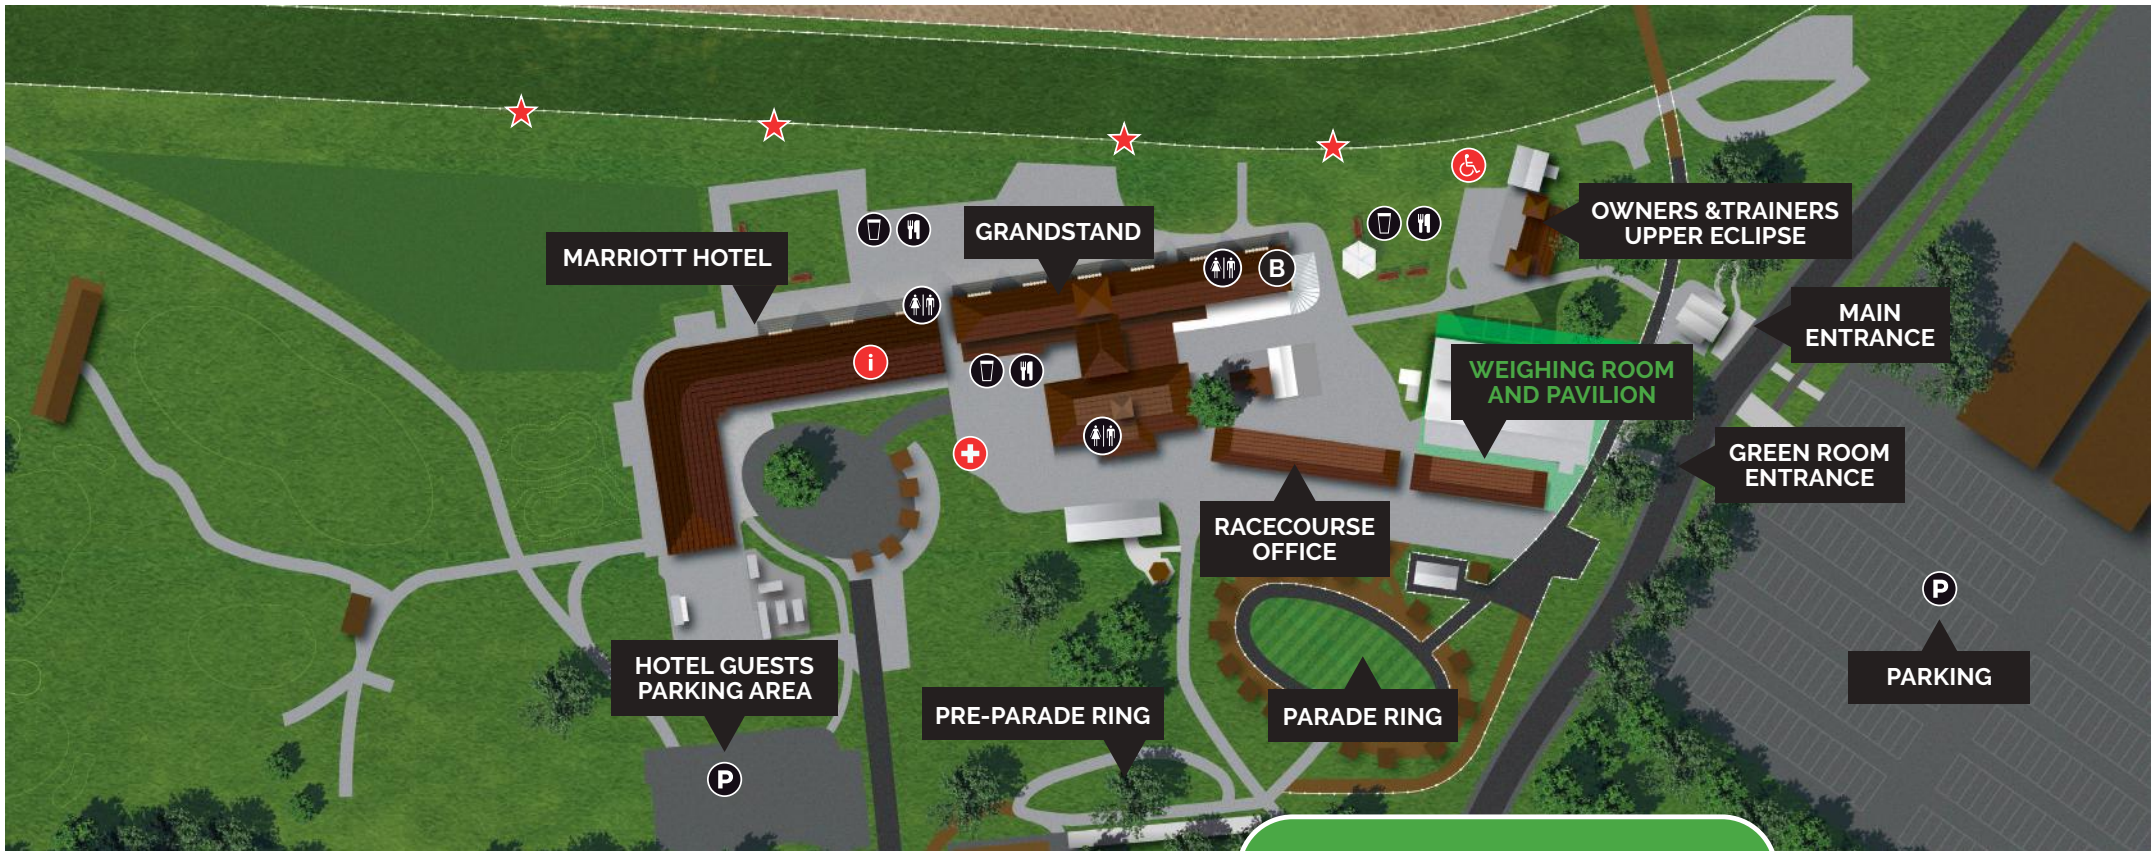

FINDING YOUR WAY AROUND

We have separated the course into two coloured zones. These zones will include every facility you will need. You will not be allowed to access other zones.

GREEN ROOM

This zone is limited to participants in the sport.

KEY

- | | | |
|---|---|---|
|  FIRST AID POINT |  CAR PARKS |  WHEELCHAIR ACCESS |
|  ACCESSIBLE VIEWING PLATFORM |  FOOD |  BABY CHANGING |
|  ASSEMBLY POINTS |  DRINK |  PUBLIC LAVATORIES |
|  EMERGENCY GATES |  BRASSE | |
|  INFORMATION | | |